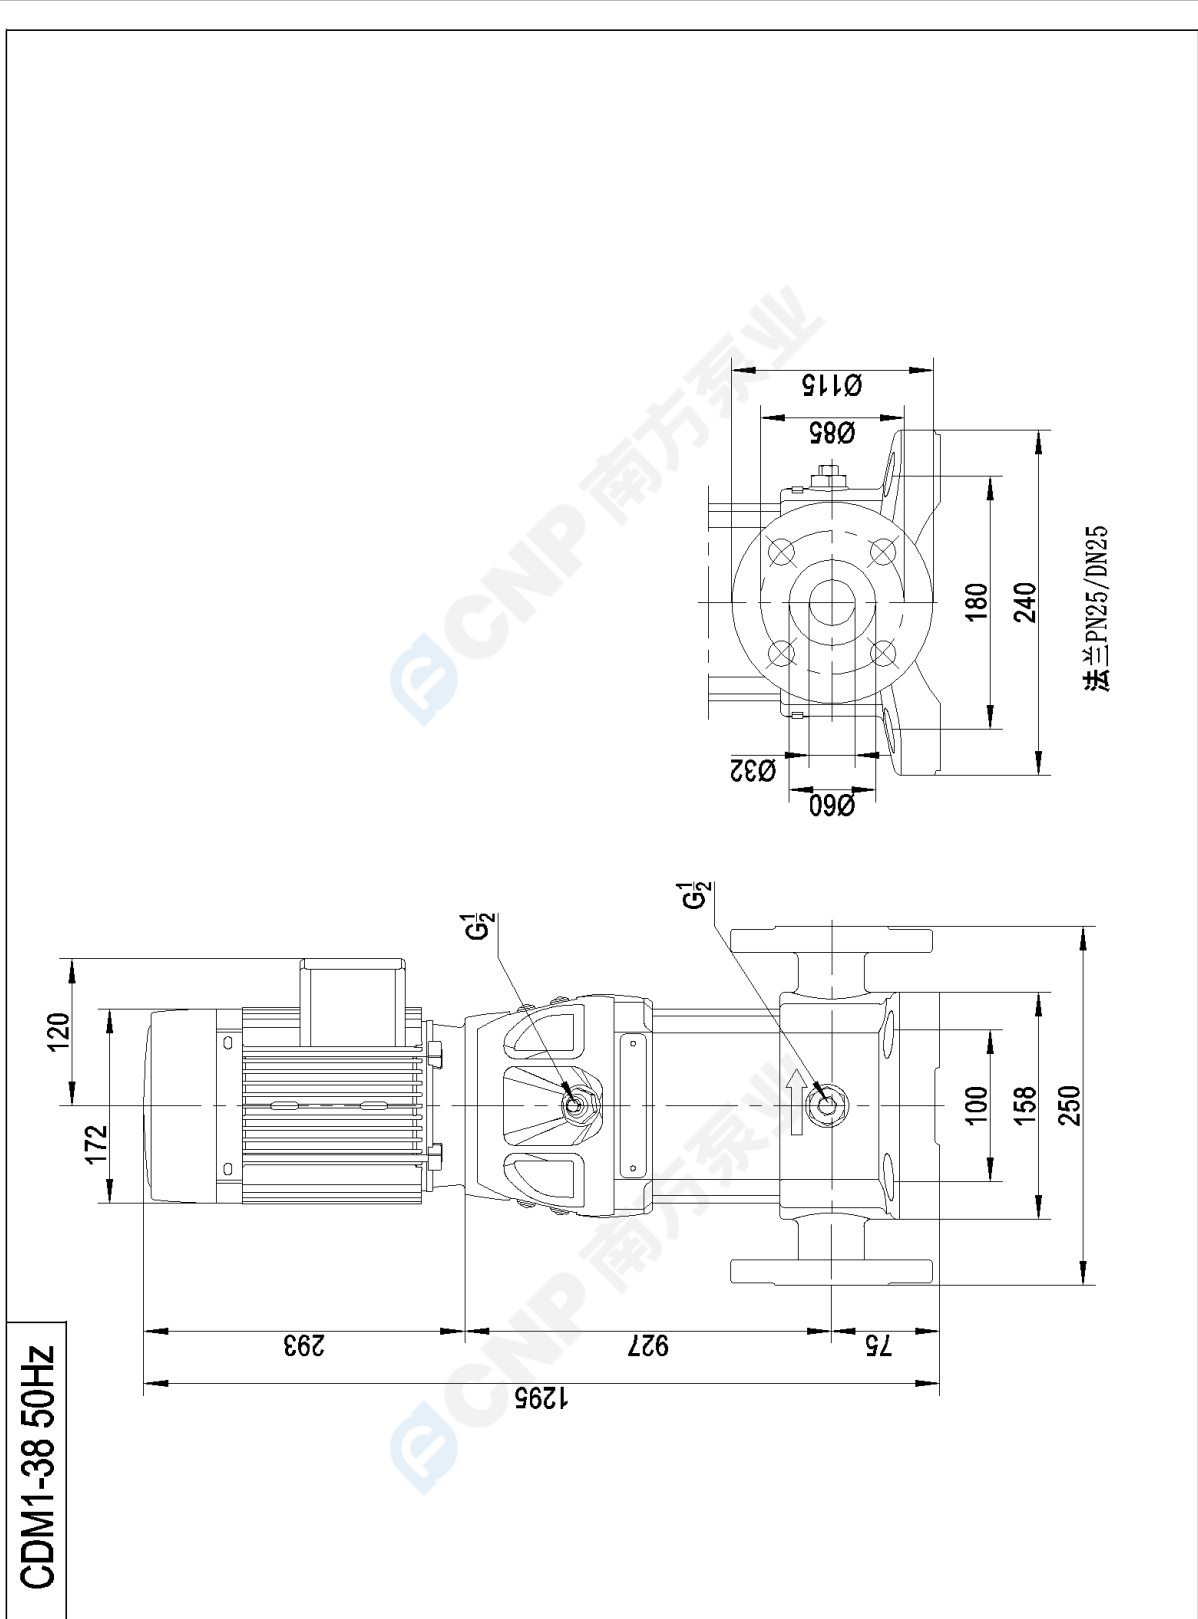

Dimension Drawing
CDM1-38

Manufacturer	Nanfang Pump Industry Co.,Ltd (CNP)
Address	Hangzhou, Zhejiang, China
Contact	86-571-88637351
Date	2025/07/08
Client Name	WEPKO
Client Addr.	
Contacts	Wepko
Contact	

Project Name

Item NO