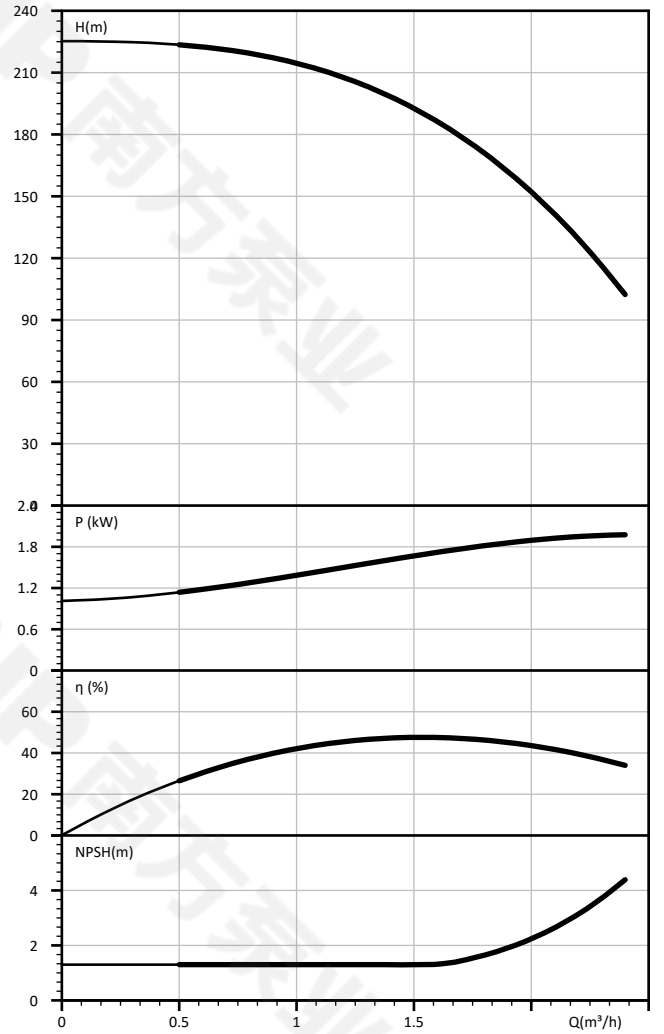

Pump Technical Parameters

CDM1-38

Manufacturer	Nanfang Pump Industry Co.,Ltd (CNP)
Address	Hangzhou, Zhejiang, China
Contact	86-571-88637351
Date	2025/07/08
Client Name	WEPKO
Client Addr.	
Contacts	Wepko
Contact	

Project Name	
Item NO	

Rated parameters	
Pump model	CDM1-38
Part NO.	1100095501
Rated flow	1 m³/h
Rated head	215 m
Rated efficiency	41 (%)
Power (kW)	1.39 kW
NPSHr (m)	1.3
Speed (rpm)	2900
Max impeller diameter (mm)	74.5
Medium	
Pumped medium	water
Working temperature (°C)	20
Medium density (kg/m³)	1000
Viscosity (mm²/s)	1