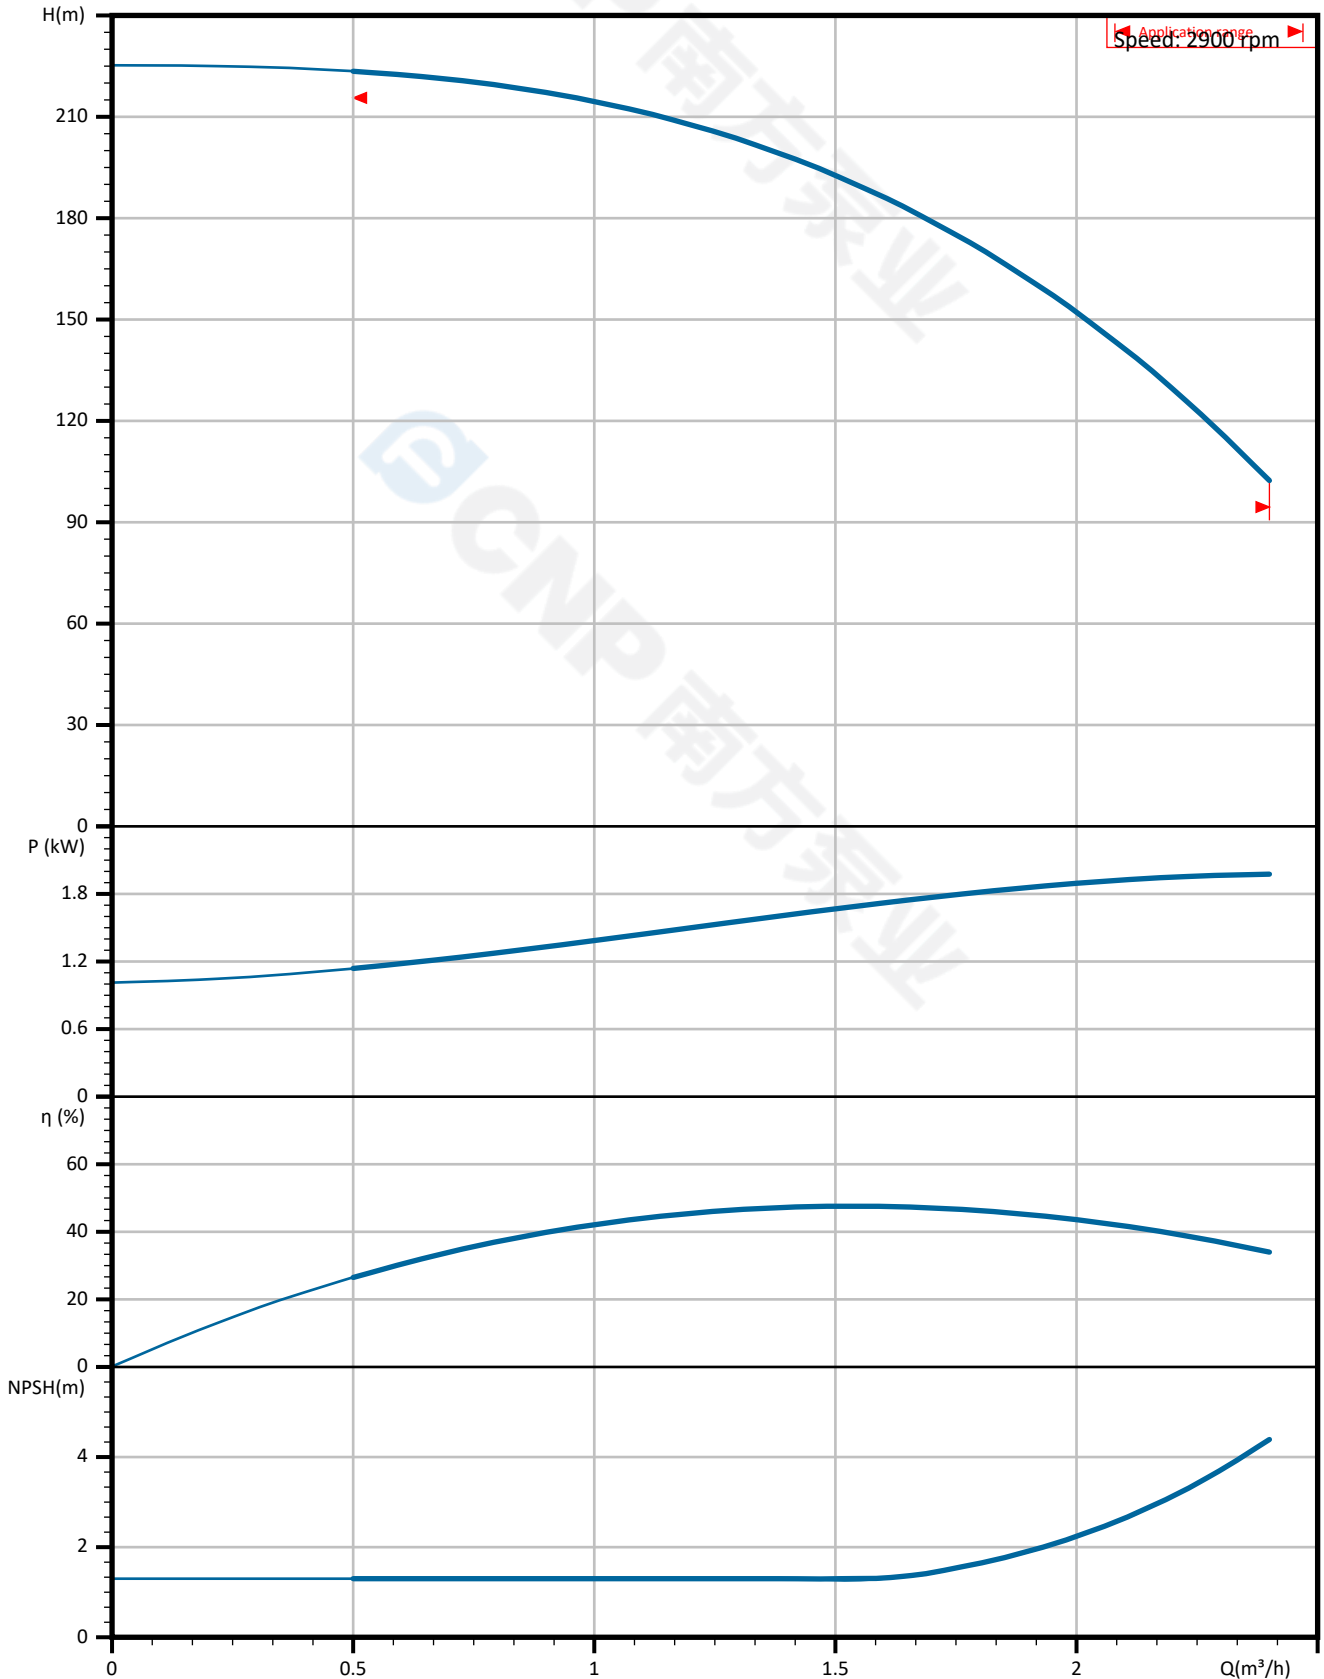

Performance Curve CDM1-38	Manufacturer	Nanfang Pump Industry Co.,Ltd (CNP)
		Address	Hangzhou, Zhejiang, China
		Contact	86-571-88637351
		Date	2025/07/08
Project Name		Client Name	WEPKO
Item NO		Client Addr.	
		Contacts	Wepko
		Contact	

The hydraulic performance curve have been tested with water at 20°C, density 1000kg/m³,and at 1bar atmospherical pressure. IS099062012 Grade 3B