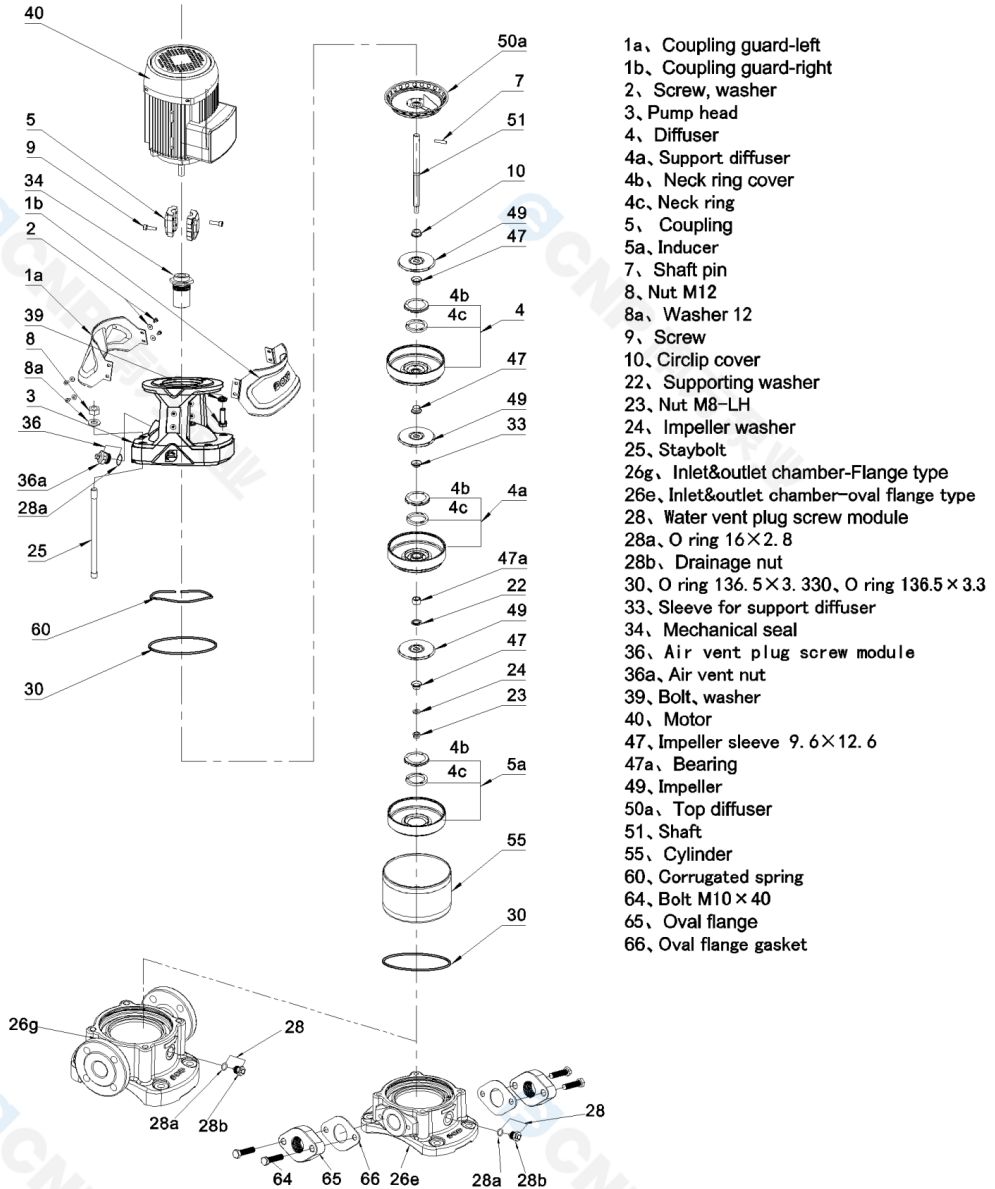

Explosed view
CDM1-38

Manufacturer	Nanfeng Pump Industry Co.,Ltd (CNP)
Address	Hangzhou, Zhejiang, China
Contact	86-571-88637351
Date	2025/07/08
Client Name	WEPKO
Client Addr.	
Contacts	Wepko
Contact	

Project Name

Item NO

Drawing 1-B CDM1, 3-240703